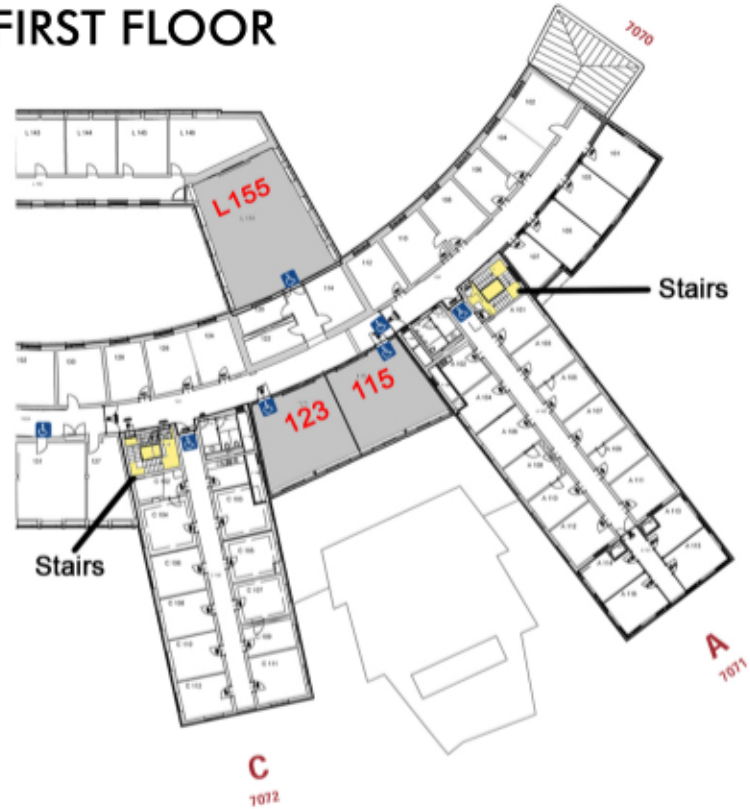

INTERNATIONAL SYMPOSIUM ON DATA ASSIMILATION 2014

24 - 28 February 2014

VENUE

Ludwig Maximilians University,
Munich, Germany
Oettinger Straße 67, 80538 Munich

- | | |
|-----------------------|------------------------------|
| B001 (24.2.-27.2.) | ISDA Symposium |
| Foyer (24.2.-28.2.) | Poster / Icebreaker / Coffee |
| C003/C007 (24.-28.2.) | Poster |
| U151 (26.2) | COST (WG1 & WG2) |
| L155 (27.2.) | COST (WG3) |
| B001/115/123 (28.2.) | COST (parallel sessions) |
| B001 (28.2.) | COST (plenary session) |
| L155 (28.2.) | KENDA Mini-Workshop |

FIRST FLOOR

GROUND FLOOR

BASEMENT

SPONSORED AND ORGANIZED BY